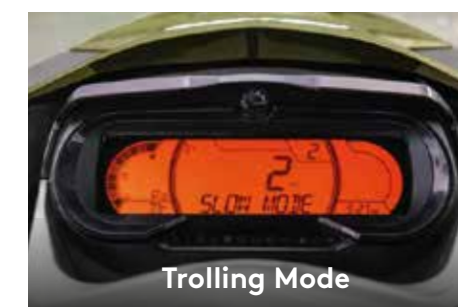

Optimized for ease of movement around the entire watercraft, and for better comfort and stability when facing sideways.

A spacious, quick-attach fishing cooler designed for easy access and equipped with numerous convenient features.

Adds 11.5 inches to the back of the watercraft to increase stability, space, and storage capability.

Keeps you firmly planted, comfortable, and secure while fishing from a side position.

Gives superior trolling control at low speeds without using the throttle - simply set, maintain and adjust as needed.