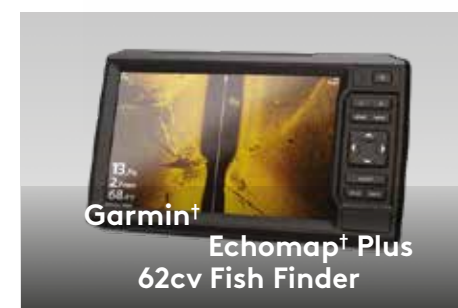

Gauge

Type of Gauge	7.6" Wide Digital Display
Main Functions	Speedometer RPM Clock VTS™ Display Water Temperature Vehicle Hour Display Sport Mode ECO® Mode Trolling Mode (Slow Mode) Speed Limiter

Weight

Dry weight	856 lb / 389 kg
------------	-----------------

Warranty

2 year warranty

\*Electronic brake, neutral and reverse.

Feature Highlights

A top-of-the-line navigation, charting and fish-finding system using CHIRP technology for high definition.

Optimized for ease of movement around the entire watercraft, and for better comfort and stability when facing sideways.

A spacious, quick-attach fishing cooler designed for easy access and equipped with numerous convenient features.

Adds 11.5 inches to the back of the watercraft to increase stability, space, and storage capability.

Keeps you firmly planted, comfortable, and secure while fishing from a side position.

Gives superior trolling control at low speeds without using the throttle - simply set, maintain and adjust as needed.